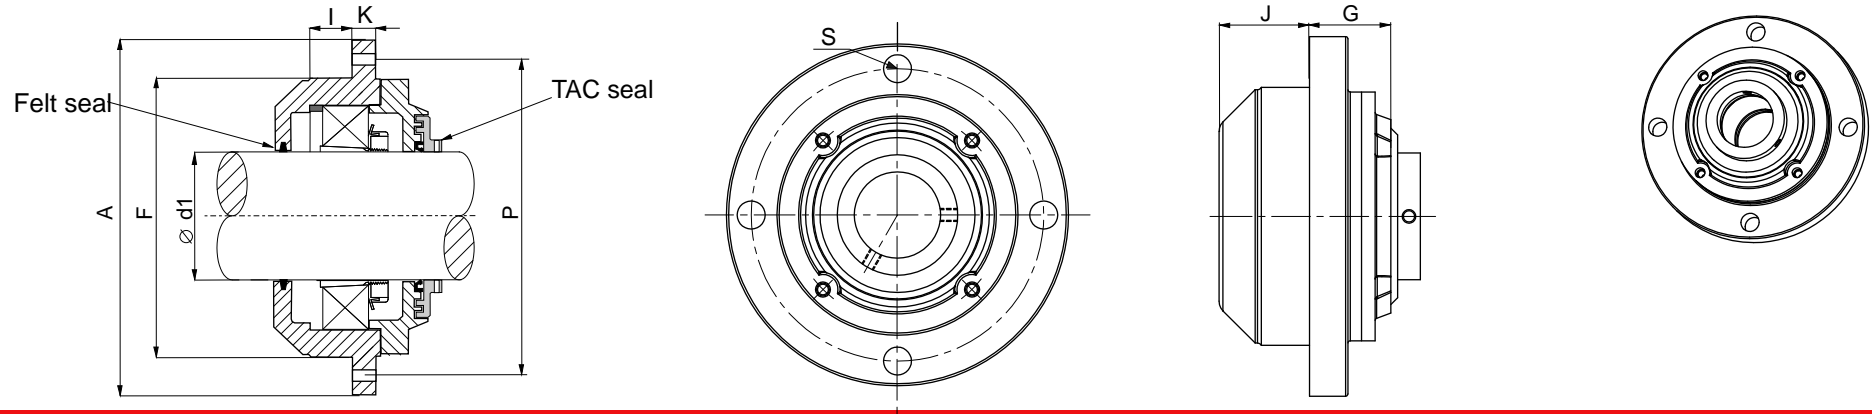

GLH

more than standard...

RSFH-Serie

Reference Teilnummer Reference Referencia	Dimensions Abmessungen Dimensions Dimensiones													Bearing Walzlager Roulement Rodamiento	Adapter sleeve	Basic dyn cap.		Locating ring	
	d1	A	P	F	J	E	G	K	I	4-S	6-S	kN	no.			Qty.			
RSFH508	35	152	130	108	40	92,0	36	17	24	12	-	M10	22208K	H308	79,0	FR80x10	1		
RSFH509	40	159	136	114	40	97,0	36	17	21	13	-	M12	22209K	H309	82,5	FR85x8	1		
RSFH510	45	162	136	118	46	97,0	35	17	24	13	-	M12	22210K	H310	86,0	FR90x10	1		
RSFH511	50	181	152	127	49	107,5	38	19	22	15	-	M12	22211K	H311	93,5	FR100x8	1		
RSFH513	60	197	165	145	53	117,0	43	19	30	15	-	M12	22213K	H313	143,0	FR120x12	1		
RSFH515	65	222	190	164	52	134,5	47	24	25	17	-	M16	22215K	H315	166,0	FR130x10	1		
RSFH516	70	235	200	175	54	142,0	53	25	27	17	-	M16	22216K	H316	179,0	FR140x10	1		
RSFH517	75	251	219	186	59	155,0	56	24	32	20	-	M16	22217K	H317	206,0	FR150x10	1		
RSFH518	80	270	229	200	57	162,0	61	28	33	22	-	M20	22218K	H318	256,0	FR160x11,2	2		
RSFH520	90	276	245	206	59	173,0	62	29	38	22	-	M20	22220K	H320	310,0	FR180x12,1	2		
RSFH522	100	335	292	250	70	206,5	71	29	47	22	-	M20	22222K	H322	410,0	FR200x13,5	2		
RSFH524	110	355	304	265	74	152,0	73	32	39	-	22	M20	22224K	H3124	485,0	FR215x14	1		
RSFH526	115	374	324	280	73	162,0	78	32	44	-	26	M24	22226K	H3126	565,0	FR230x13	1		
RSFH528	125	410	343	300	76,5	171,5	76	32	47,5	-	26	M24	22228K	H3128	680,0	FR250x15	1		